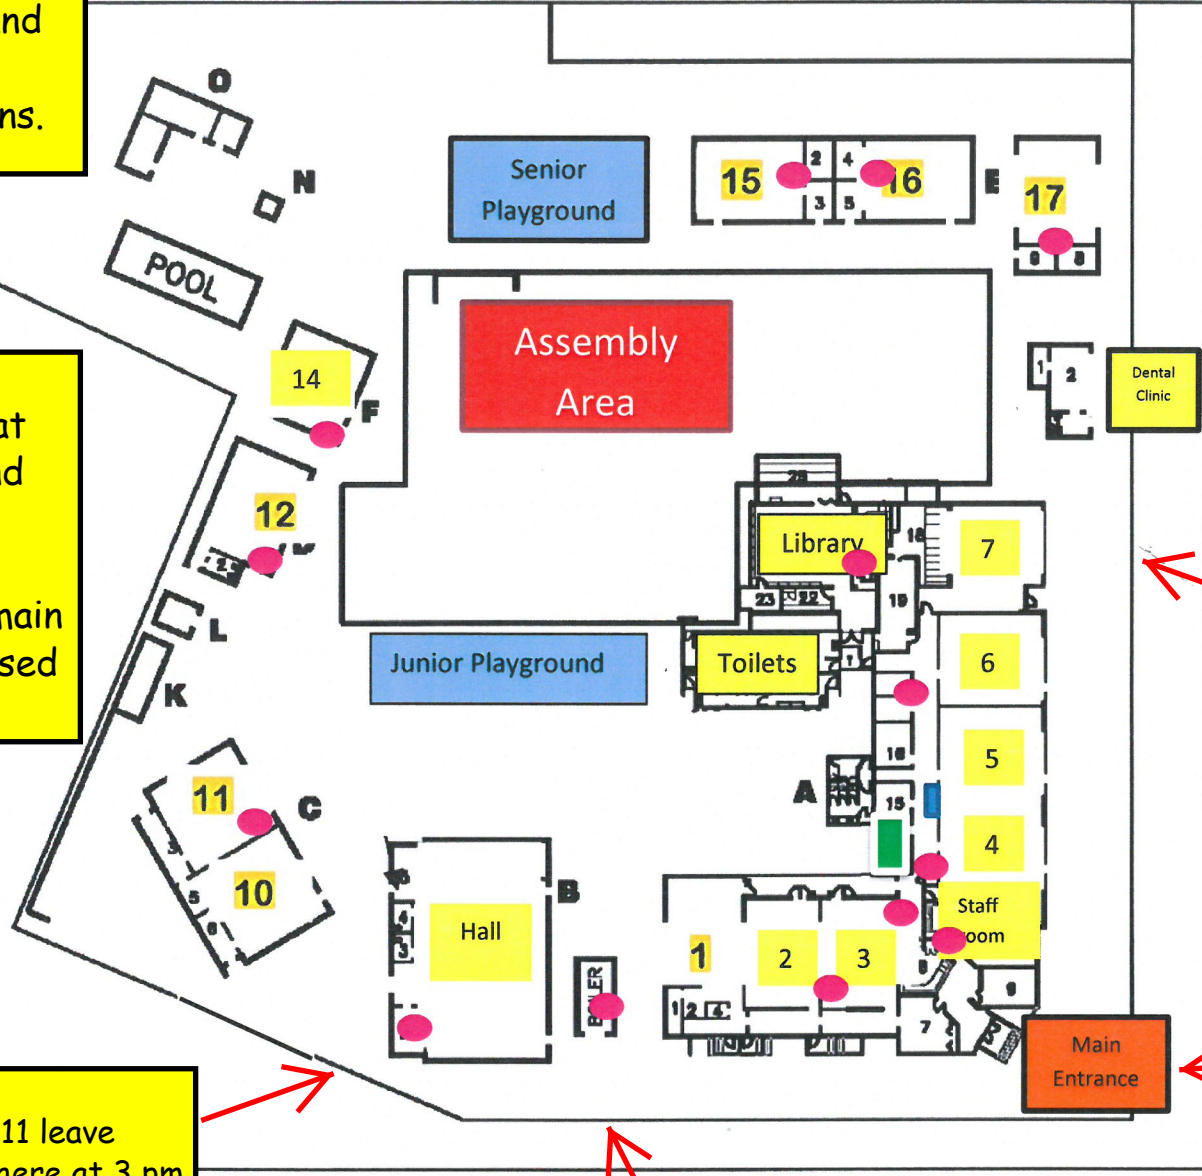

# Dannevirke South School Site Map

**Parents / Whanau**  
 If you need to enter the school site at any time you must report to and sign in at the office. Please follow the signs.

**Students arriving at school after 8:30 am**  
 - No students to arrive at school prior to 8:30 am  
 - All students must enter through the "Main Entrance".  
 - Parents/whanau who need to enter the school must report to the office first.

**Scooters and bikes**  
 On arrival dismount at the main entrance and walk to sheds. Prior to 3 pm collect scooter/bike and remain with class until released at 3 pm.

**Te Tipu**  
 Room 10 and 11 leave school from here at 3 pm

**Te Puawai**  
 Rooms 15, 16 and 17 leave school from here at 3 pm

**Te Tipu**  
 Room 6 and 7 leave school from here at 3 pm

**Te Kakano**  
 Rooms 1, 2, 3 and 4 leave school from here at 3 pm

**HUNTER STREET**

**STAIRS STREET**