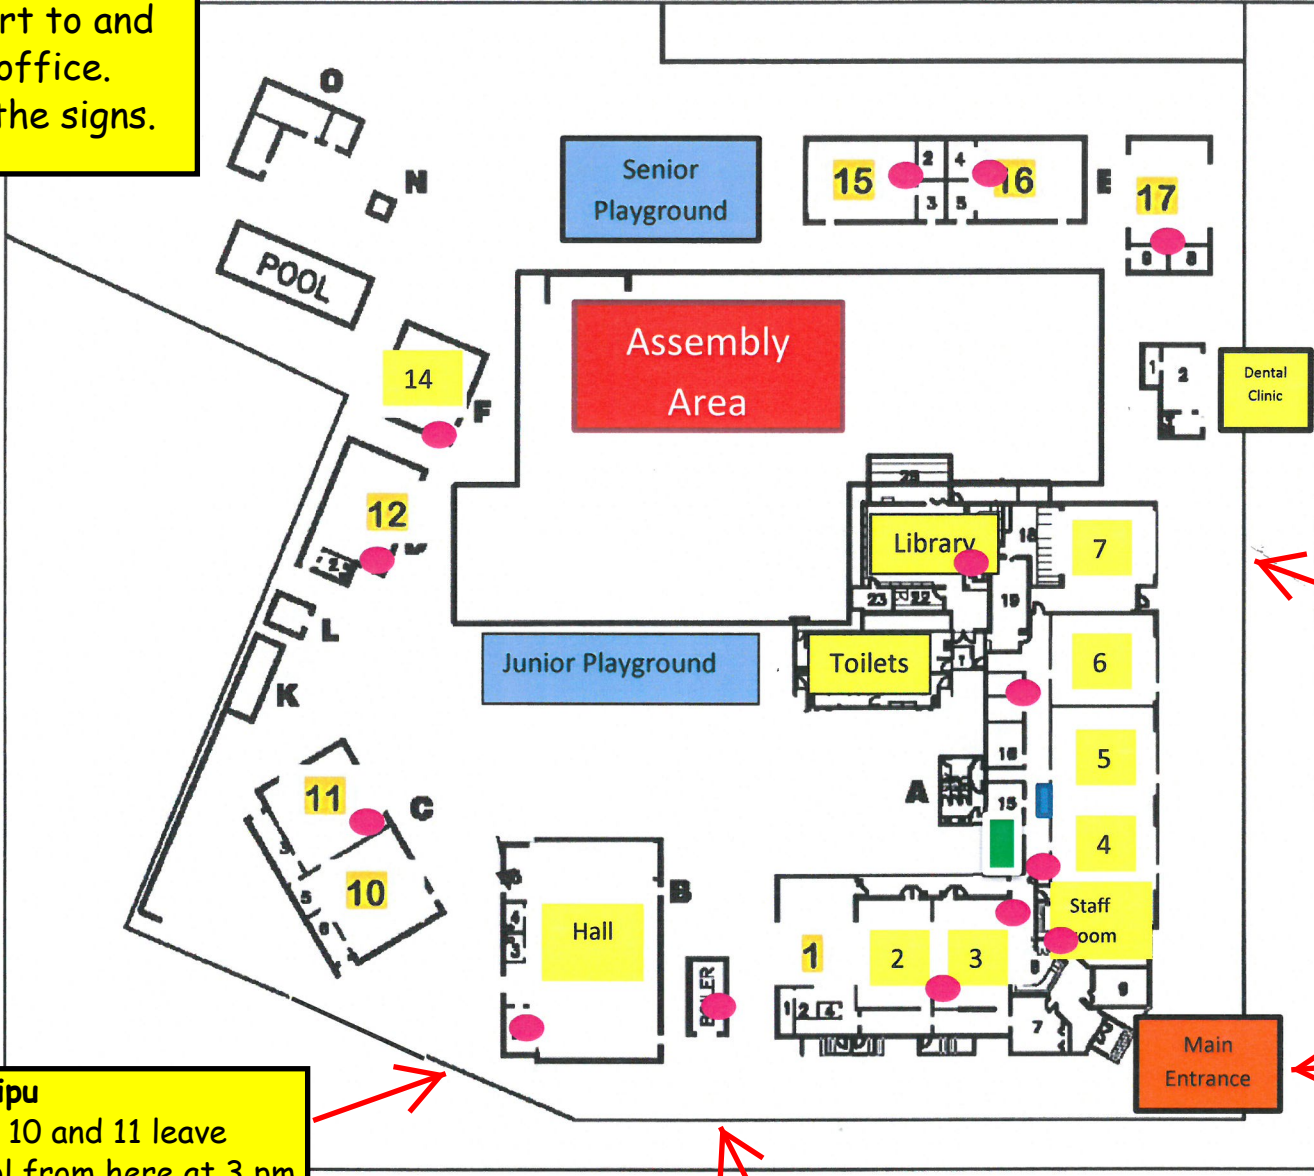

Parents / Whanau
If you need to enter the school site at any time you must report to and sign in at the office. Please follow the signs.

Dannevirke South School Site Map

Students arriving at school after 8:30 am

- No students to arrive at school prior to 8:30 am
- All students must enter through the "Main Entrance".
- Parents/whanau who need to enter the school must report to the office first.

Te Puawai
Rooms 16 and 17 leave school from here at 3 pm

Te Tipu
Room 6 and 7 leave school from here at 3 pm

Te Tipu
Room 10 and 11 leave school from here at 3 pm

Te Puawai
Room 15 leaves school from here at 3 pm

Te Kakano
Rooms 1, 2, 3 and 4 leave school from here at 3 pm

HUNTER STREET

STAIRS STREET