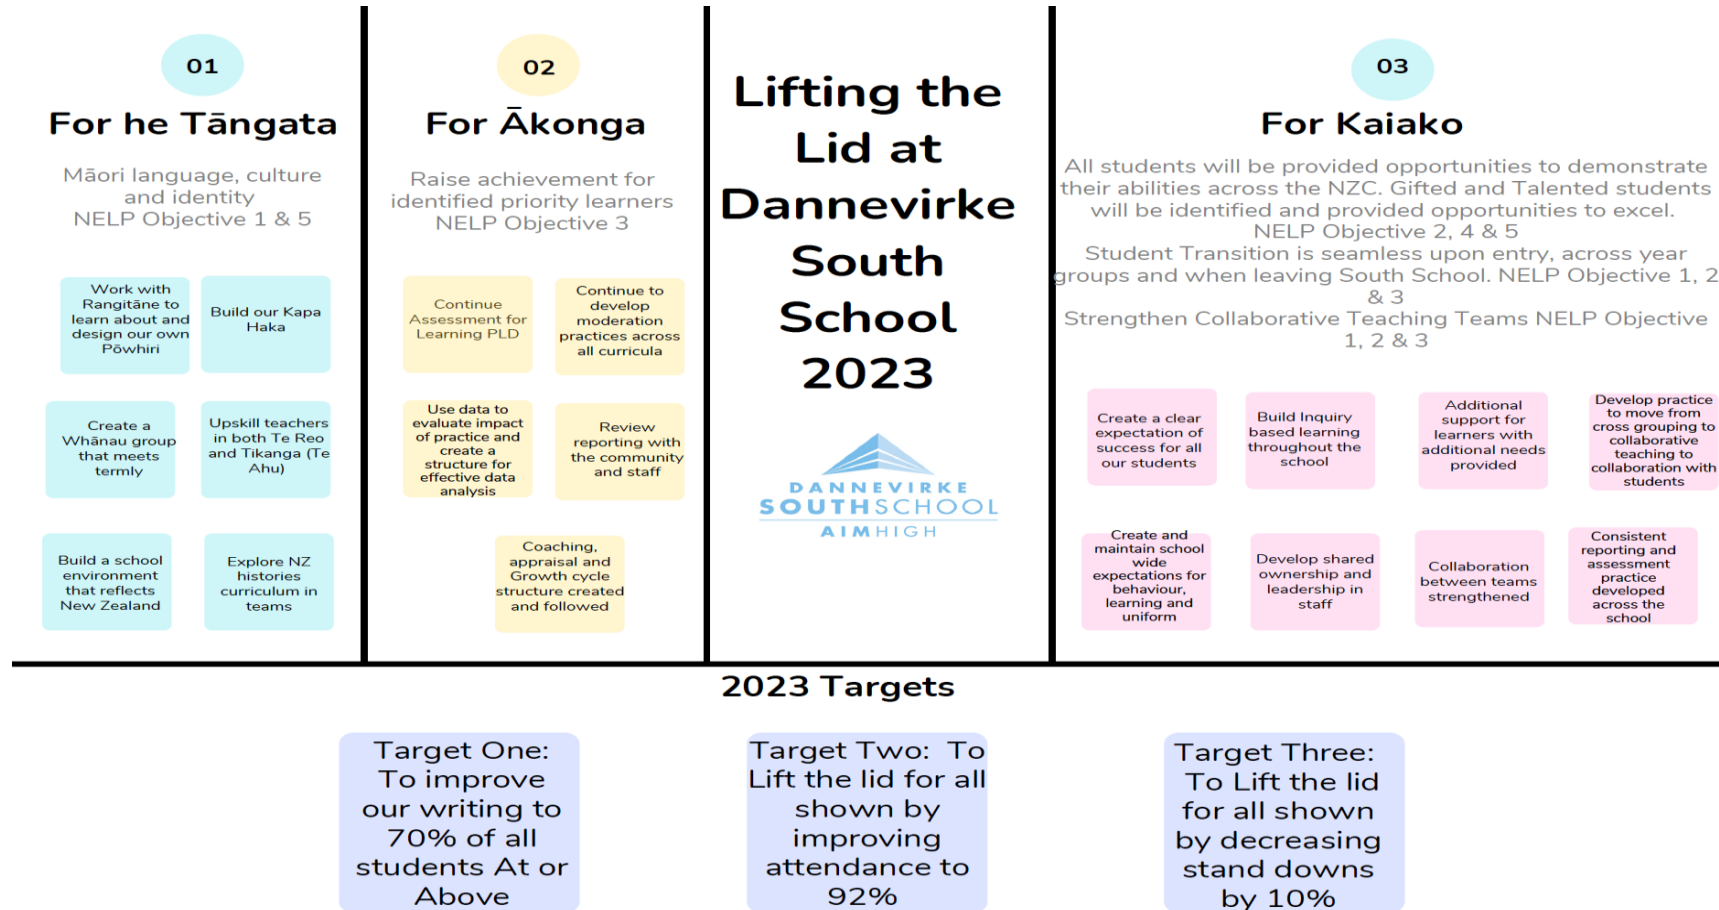

# BOARD UPDATE TERM 1 2023

Wow it has been a great start to the year! The Board is working hard to ensure that our students have everything they need to achieve Excellence and that we are creating an environment to inspire passion, growth and success.

This year our annual plan which is below focuses on Lifting the lid for our learners and staff. This guides all our work this year and we welcome your feedback on how we are doing and things we could improve on.